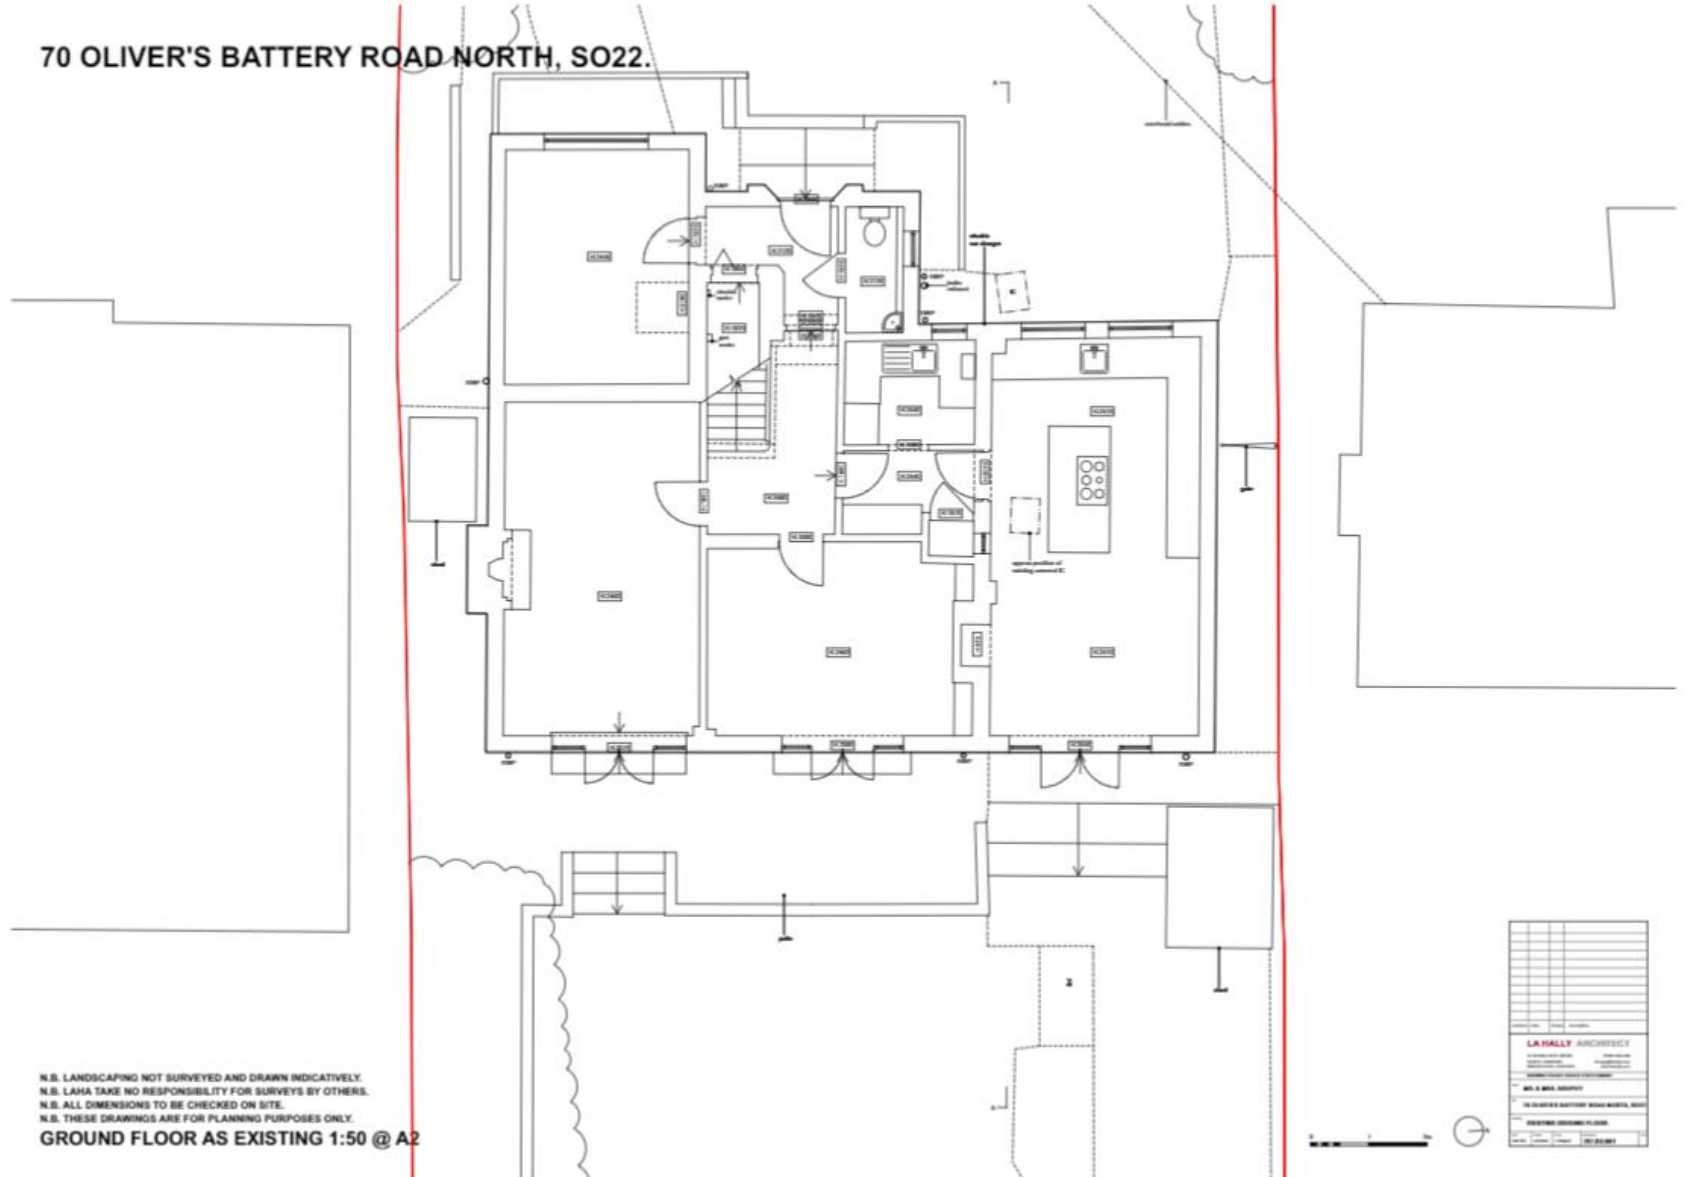

Walpole Rd

Walpole Rd

Fox

Google

Existing Ground Floor Plan

70 OLIVER'S BATTERY ROAD NORTH, SO22.

N.B. LANDSCAPING NOT SURVEYED AND DRAWN INDICATIVELY.
N.B. LAHA TAKE NO RESPONSIBILITY FOR SURVEYS BY OTHERS.
N.B. ALL DIMENSIONS TO BE CHECKED ON SITE.
N.B. THESE DRAWINGS ARE FOR PLANNING PURPOSES ONLY.
GROUND FLOOR AS EXISTING 1:50 @ A2